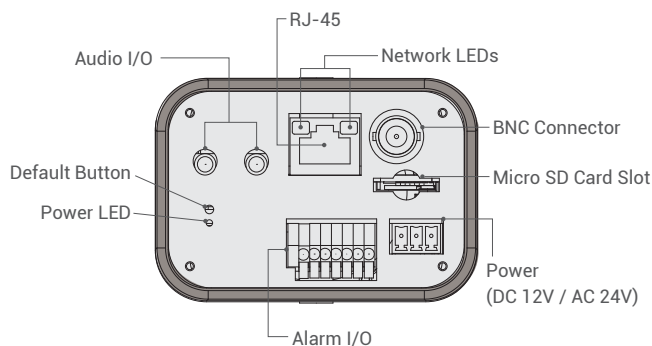

AREC Inc. | www.arec.com | sales@arec.com

Headquarters: Taipei, Taiwan Address: 3F, No. 367, Sec.2, Wenhua RD., Banqiao Dist., New Taipei City 220, Taiwan (R.O.C) TEL: +886-2-8259-5060

AREC reserves the right to modify product specifications without prior notice.