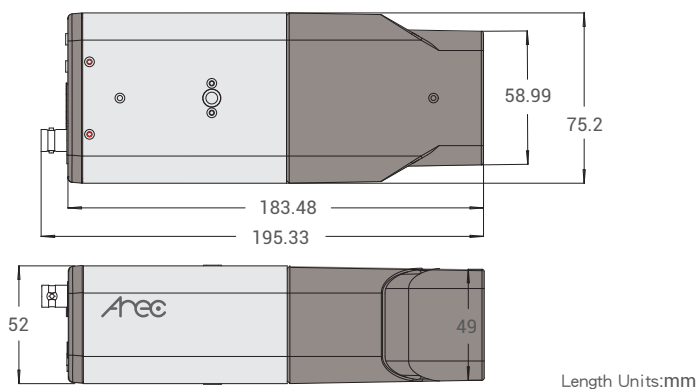

Mechanical & Interface	
LED Indicator	Power / Link / ACT
Auto Iris	DC drive
Alarm	4-pin terminal block
Power	3-pin terminal block
Ethernet	RJ-45
Analog Video	1.0 Vp-p / 75Ω, BNC
RS-485	D+, D-
Audio	Line in / Line Out
General	
Operating Temperature	-10°C ~ 50°C (14°F ~ 122°F)
Humidity	10% - 90% RF
Supported Web Brower	Internet Explorer (6.0+) / Chrome / Firefox / Safari
Dimension (L x W x H)	183.4 x 75.2 x 52.4 mm
Weight	450g (1 lb)
Power Source	12V DC / 24V AC / PoE
Power Consumption	9W
Certification	CE / FCC / RoHS
Language	English / French / German / Italian / Japanese / Korean / Portuguese / Russian / Simplified Chinese / Spanish / Traditional Chinese

Product Appearance & Connectors

■ Appearance

■ Connectors