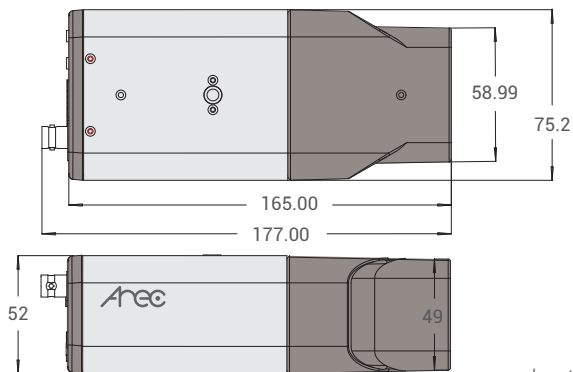

Mechanical & Interface	
LED Indicator	Power / Link / ACT
Auto Iris	DC drive
Alarm	4 of 9 Pin Terminal Block, Pitch 3.5 mm
Power	DC jack
Ethernet	RJ-45
Analog Video	1.0 Vp-p / 75Ω, BNC
RS-485	D+, D-
Audio	Stereo Phone Jack, Ø 3.5mm
General	
Operating Temperature	-10°C ~ 50°C (14°F - 122°F)
Humidity	10% - 90% RF
Supported Web Brower	Internet Explorer (7.0+) / Firefox / Safari
Dimension (L x W x H)	165 x 75.2 x 52.4 mm
Weight	360g (0.8 lb)
Power Source	12V DC / 24V AC / PoE
Power Consumption	4.65W
Certification	CE / FCC / RoHS
Language	English / French / German / Italian / Japanese / Korean / Portuguese / Russian / Simplified Chinese / Spanish / Traditional Chinese

Product Appearance & Connectors

■ Appearance