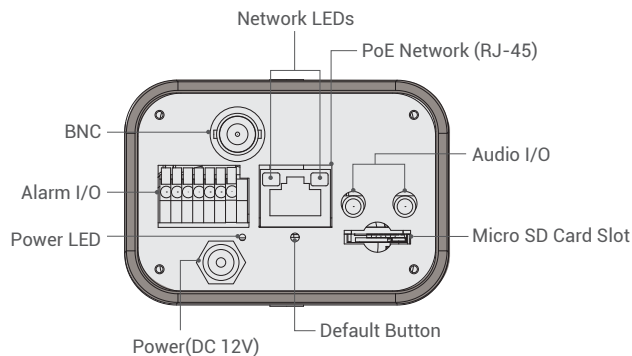

■ Connectors

AREC Inc. | www.arec.com | sales@arec.com

Headquarters: Taipei, Taiwan Address: 3F, No. 367, Sec.2, Wenhua RD., Banqiao Dist., New Taipei City 220, Taiwan (R.O.C) TEL: +886-2-8259-5060

AREC reserves the right to modify product specifications without prior notice.