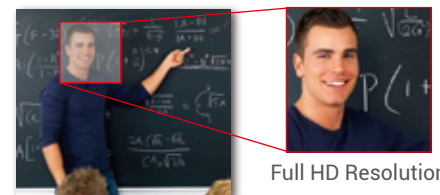

Get Better Control with Auto Focus

With auto focus feature, AREC CI-303 fixed indoor network cameras enable users to control zoom in and zoom out remotely from the web-based backstage or AREC Online Director* without the need of manual focus adjustment.