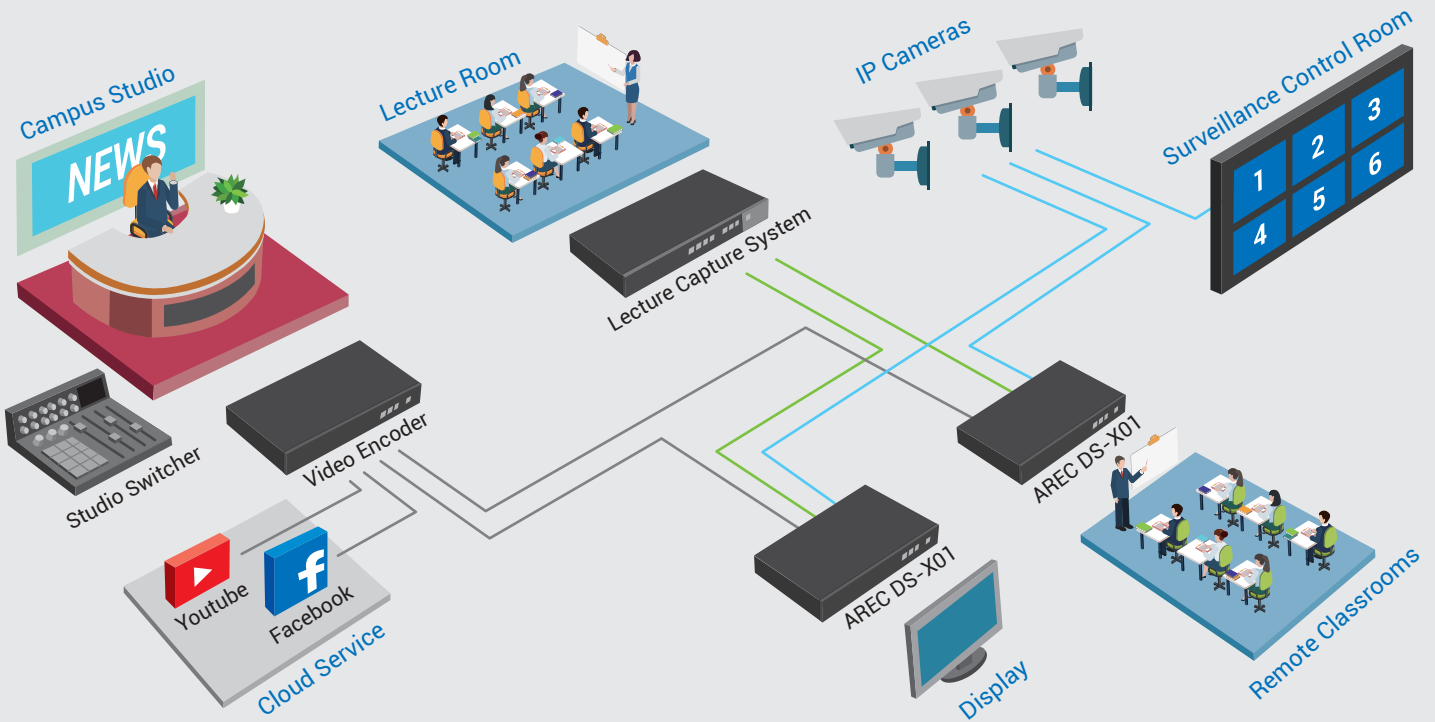

Campus Network Architecture Diagram