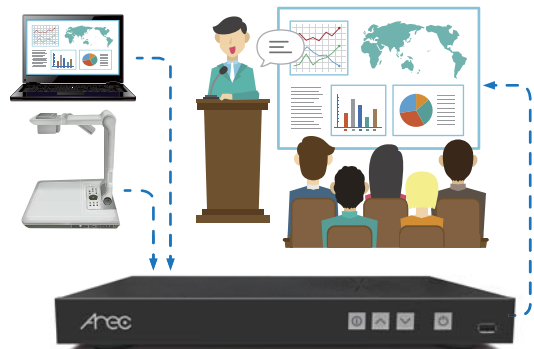

Display Video Sources from Anywhere

AREC DS-X01 Playout Station can decode IP Streaming directly, making it easy to be viewed on the local display. The IP streaming video sources can be from anywhere via an IP LAN Ethernet connection, including campus studio, real-time lecture seminar at school, live events, streaming from CDNs, video-on-demand content, IP camera viewing for insect observation or environment monitoring, and campus security...

H.264 Streaming Media Decoder and Playout Station

AREC DS-X01 Playout Station is a high-performance, embedded and standalone device, enabling to decode video and audio over a standard IP network, connect local HDMI/VGA/3.5mm Stereo inputs, and output HD video via HDMI and VGA/ Stereo Line-Out ports.

Instantly View and Display IP Streams

AREC DS-X01 can decode 1080p IP streaming inputs (up to 99 streams) via an IP LAN Ethernet connection in RTMP/ RTP/RTSP protocols. It employs standard H.264/AVC video decoding and AAC audio decoding, and outputs 1 HD video from 640x480 to 1080p60 resolution via HDMI, VGA or 3.5mm Stereo line-out interfaces.

*DS-X01 supports RTSP protocols with video only.

Local HDMI/VGA and Stereo Audio Inputs

Supporting local HDMI, VGA and 3.5mm Stereo line-in inputs, AREC DS-X01 allows you to connect a local presentation source easily, including from a laptop, desk computer, media player, document camera, or other devices.