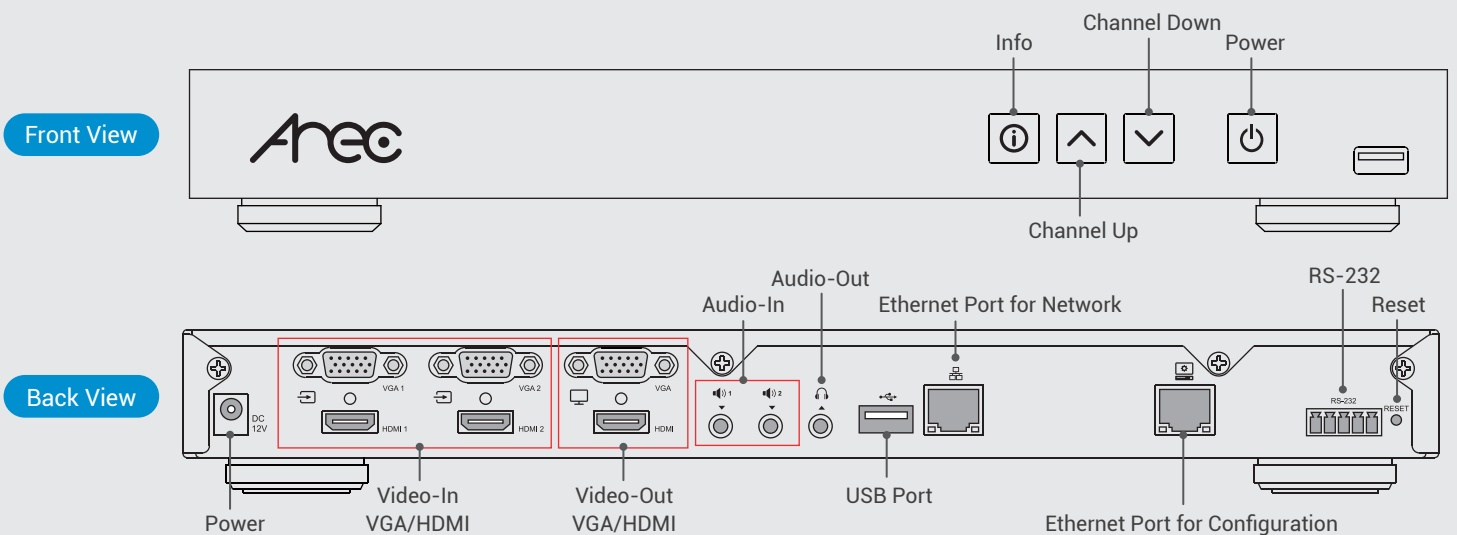

Adding Streaming Access Points

With the built-in Live Streaming Server feature, every AREC DS-X01 in the network architecture can be used as another streaming access point for content delivery to reduce the load on the origin server and improve the viewing quality for the end users.

Campus Network Architecture Diagram

Product Interface

Specifications

Model Name	AREC DS-X01 Payout Station (H.264 HD Decoder)
Video and Audio Inputs	
Inputs Interface	2x HDMI ports 2x VGA ports 1x RJ-45 (IP streaming): up to 99 streams 2x 3.5mm Stereo line-in
Resolution Range	HDMI: 480i~1080p60 VGA video: 480i~1080p60 VGA PC: 640 x 480~1920 x 1080 H.264 / AVC, max. 1080p60
Compatible Streaming Input Protocols	RTMP (video+audio) RTP (video+audio) RTSP (video only)
Decoding	
Maximum Decode Resolution	Single channel, up to 1920x1080@60Hz
Video Compression	H.264/ AVC
Audio Compression	AAC-LC
Live Streaming Server	Embedded RTMP live-streaming server
Streaming Delay	1 sec.
Local Display	
Outputs Interface	1x HDMI display port 1x VGA display port 1x 3.5mm Stereo Line out Note: on-screen GUI is selectable between HDMI and VGA display port
Output Resolution	HDMI/ VGA: 1080p60
Control Interface	
USB HID Control	On-screen GUI supports USB HID control
External Control	Yes, supports RS-232 and TCP network control
Control Button	Yes, at the front of the media station
Admin Setting	Built-in admin setting web page
General Information	
Operation System	Embedded Linux System
Power Supply	12V/ 2A
Temperature / Humidity	0~40°C/ 90%
Dimension	354mm(L) x 185mm(W) x 46mm(H)
Weight	1.36kg (3 lbs)
Language	SC/ TC/ English/ Russian/ Spanish/ Czech/ Korean
Accessories	Power adapter / quick guide