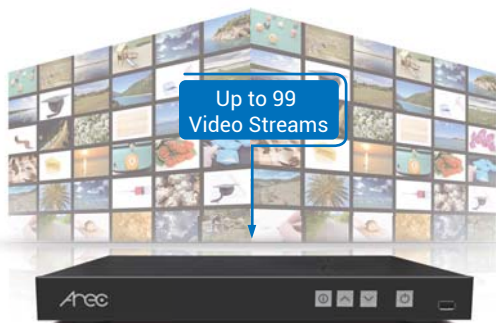

Instantly View and Display IP Streams

AREC DS-X01 can decode 1080p IP streaming inputs (up to 99 streams) via an IP LAN Ethernet connection in RTMP/ RTP/RTSP protocols. It employs standard H.264/AVC video decoding and AAC audio decoding, and outputs 1 HD video from 640x480 to 1080p60 resolution via HDMI, VGA or 3.5mm Stereo line-out interfaces.

*DS-X01 supports RTSP protocols with video only.